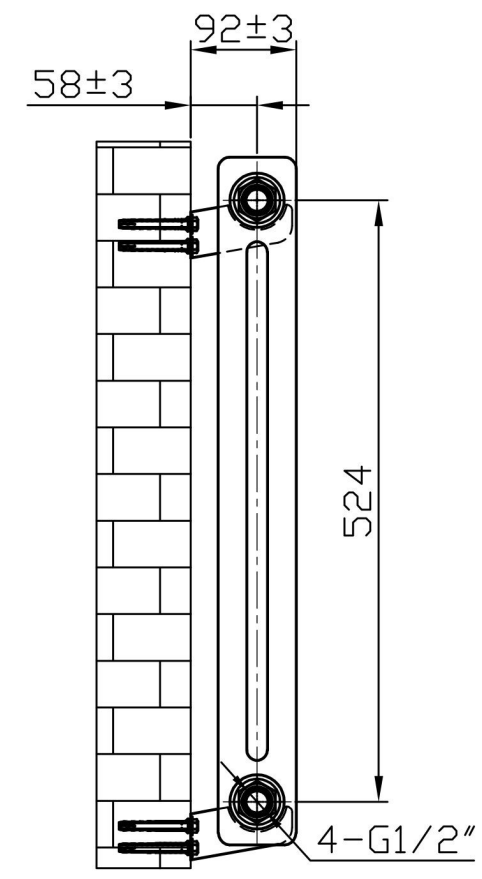

Imperia 2 Column Horizontal 600 x 560mm. Painted

Technical Drawing

Unit: mm

Eastbrook

Eastbrook Road, Gloucester GL4 3DB
Technical Helpline : 01452 317890
Mon - Fri / 8am - 5pm
Email : technical@eastbrookco.com