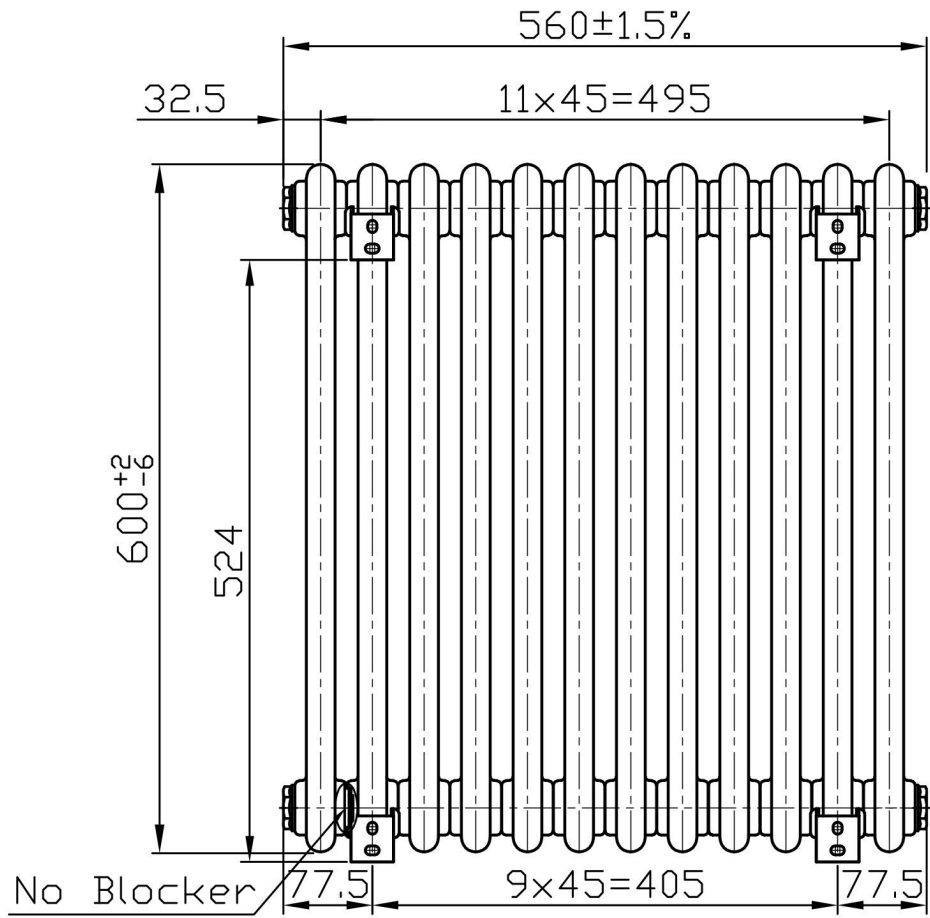

Imperia 2 Column Horizontal 600 x 560mm. Painted

Technical Drawing

Unit: mm

Eastbrook

Eastbrook Road, Gloucester GL4 3DB
Technical Helpline : 01452 317890
Mon - Fri / 8am - 5pm
Email : technical@eastbrookco.com