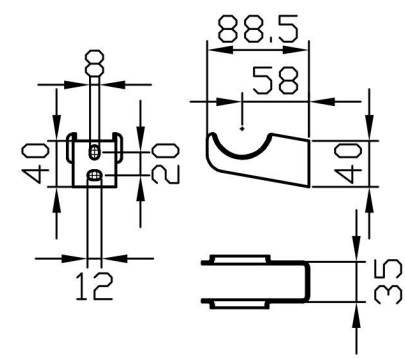

# Imperia 2 Column Horizontal 600 x 560mm. Painted

## Technical Drawing

Unit: mm

**Eastbrook** 

Eastbrook Road, Gloucester GL4 3DB  
 Technical Helpline : 01452 317890  
 Mon - Fri / 8am - 5pm  
 Email : [technical@eastbrookco.com](mailto:technical@eastbrookco.com)