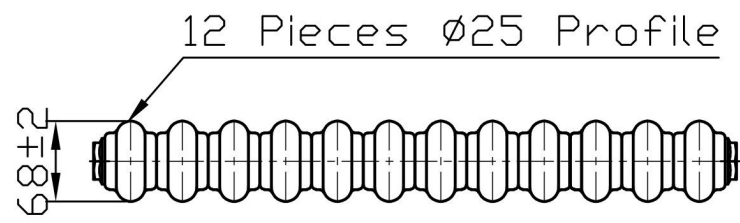

Imperia 2 Column Horizontal 600 x 560mm. Painted

Technical Drawing

Unit: mm

Eastbrook

Eastbrook Road, Gloucester GL4 3DB
Technical Helpline : 01452 317890
Mon - Fri / 8am - 5pm
Email : technical@eastbrookco.com